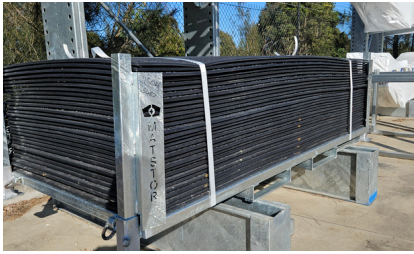

GroundMatz™ Bundles

Ground Nurse offers bundles combining GroundMatz™ or TrackMatz™ with a MatStor™ Stillage for easy transport and storage. Options include HDPE or LDPE mats in various colours and load capacities to suit construction, mining, landscaping, and events.

Each bundle provides a \$150 saving and ensures efficient ground protection with organised on-site handling.

Ground Mats

Features

- **Better Site Organisation** – Stillage keeps mats neatly stored.
- **Long-Term Cost Savings** – Bulk pricing reduces overall costs.
- **Improved Worksite Efficiency** – Faster setup and pack-down.
- **Easier Transport & Handling** – Move multiple mats safely at once.
- **Longer Mat Lifespan** – Proper storage reduces wear and damage.
- **Scalability for Future Projects** – Always have mats ready to go.

**Store Smarter.
Work Faster.**

Protection from the ground up.

The MatStor™ Stillage features legs that rotate outward for a stable, space-saving base, ensuring secure storage and easy transport of mats while protecting them from damage.