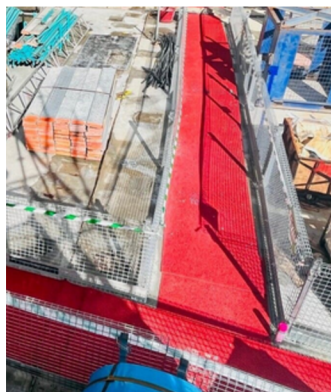

Walkwayz™ Site Mat—a lightweight, medium-duty mat that keeps your space clean and defines a clear walkway. Its vibrant red design guides foot traffic and enhances safety, while low-profile edges minimize trip hazards. Durable and easy to maintain, Walkwayz™ is perfect for any indoor or outdoor area!

Ground Mats 

Features

- Low Profile: Safe, trip-resistant edges for high-traffic areas
- Easy Maintenance: Simple to clean —just hose, shake, or vacuum.
- Loop Texture: Soft and resilient for added comfort.
- Vibrant Red Design: Bold color enhances visual appeal