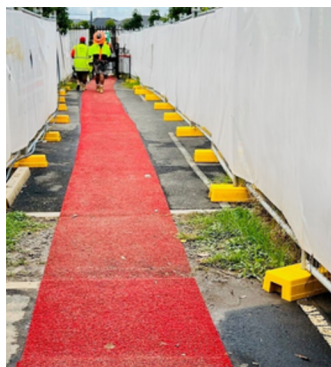

Walkwayz™ Site Mat—a lightweight, medium-duty mat that keeps your space clean and defines a clear walkway. Its vibrant red design guides foot traffic and enhances safety, while low-profile edges minimize trip hazards. Durable and easy to maintain, Walkwayz™ is perfect for any indoor or outdoor area!

Ground Mats 

Features

- Low Profile: Safe, trip-resistant edges for high-traffic areas
- Easy Maintenance: Simple to clean —just hose, shake, or vacuum.
- Loop Texture: Soft and resilient for added comfort.
- Vibrant Red Design: Bold color enhances visual appeal

Create Clear Walkways Fast!

At Ground Nurse®, our core values drive us to put you first. We stay true to our principles, act fast, and provide honest, human service. We embrace innovation and value your feedback to continually improve and address your ground protection needs.